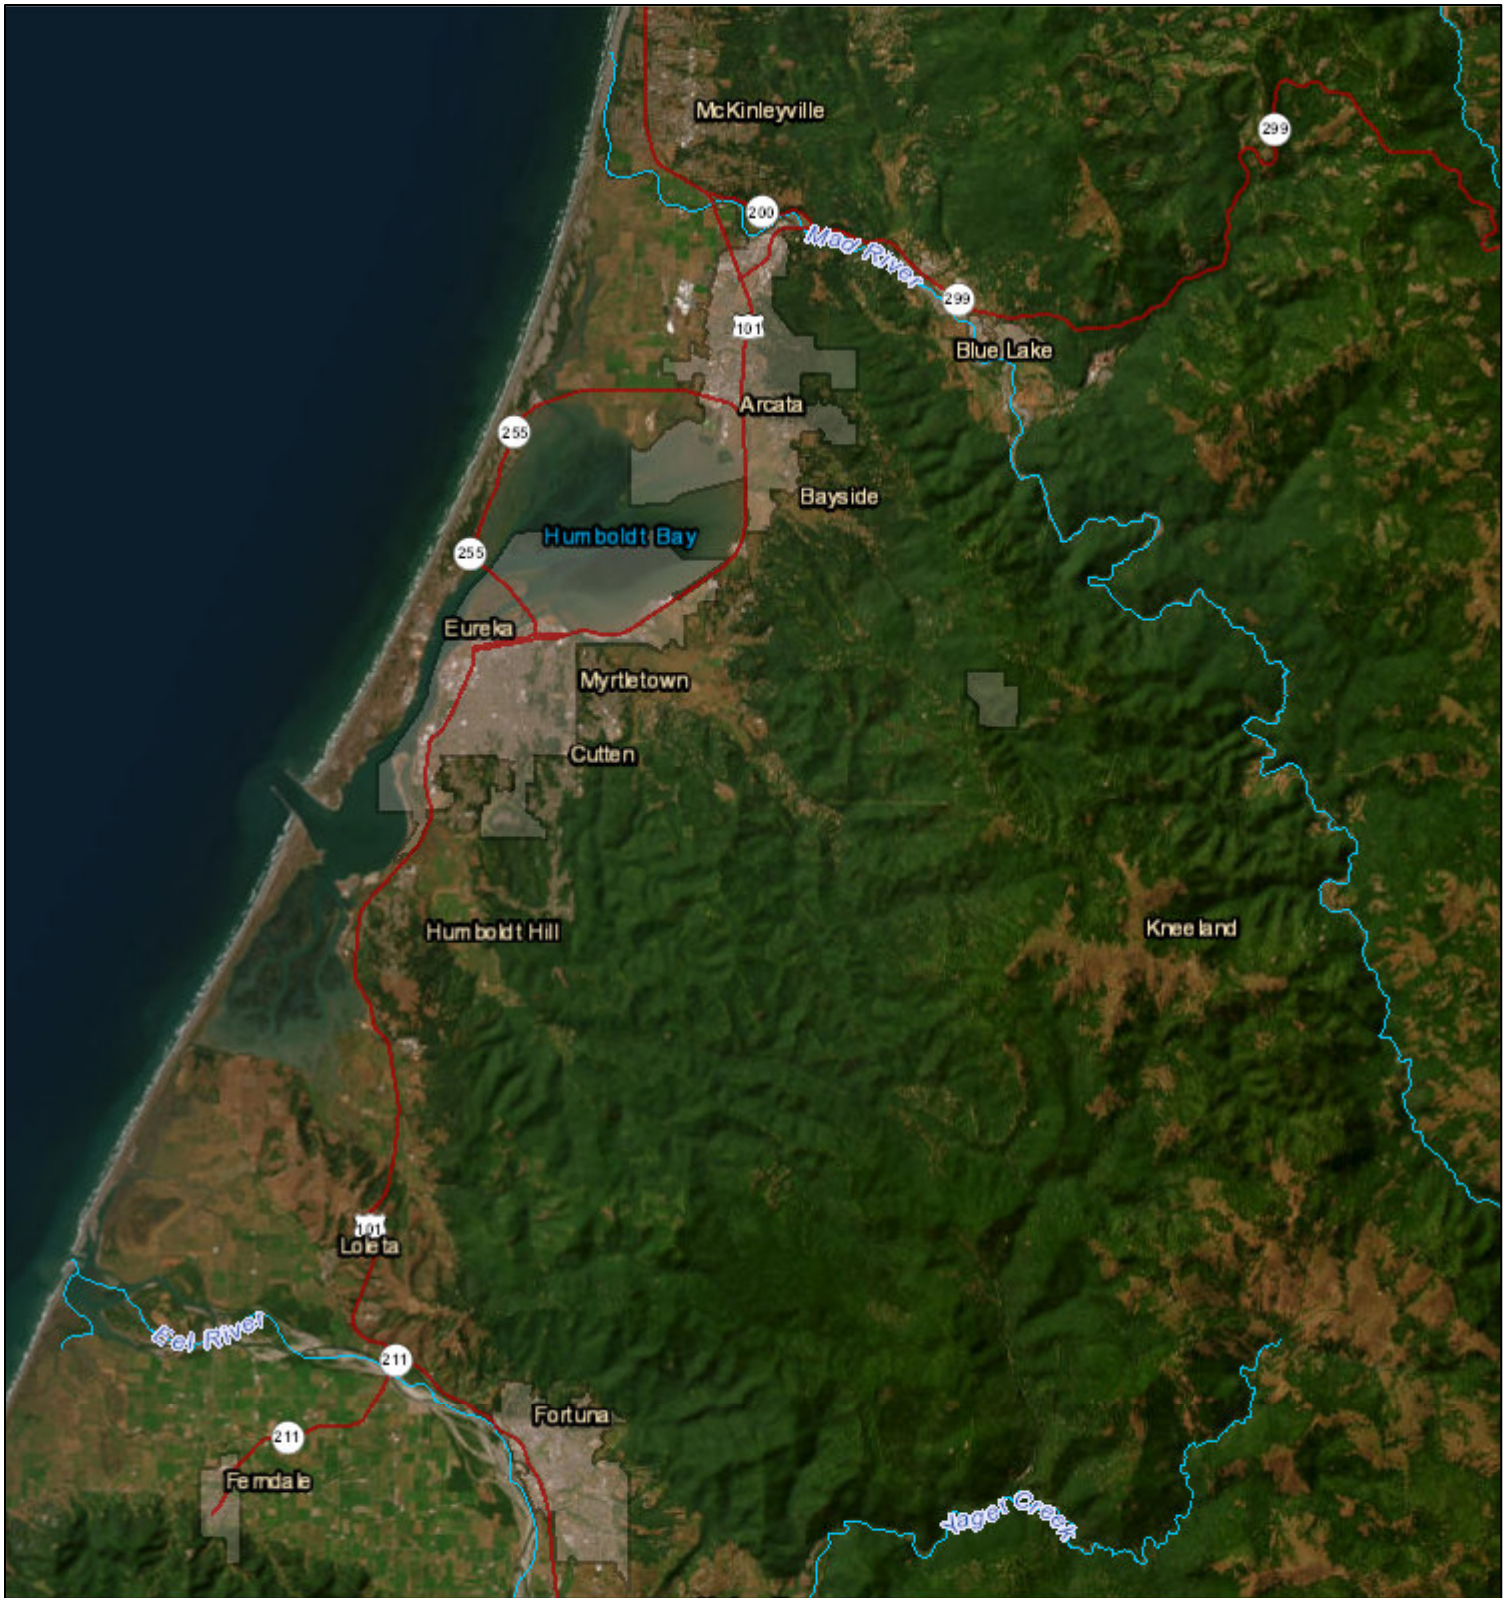

Humboldt County

Surrounding Land Use Context

from: CALTRANS DISTRICT 1 / Active Transportation Plan / *SUMMARY REPORT*

Humboldt County WebGIS

Humboldt County Planning and Building Department

3/7/2023, 12:27:35 PM

Source: Humboldt County GIS, Esri, HERE, Garmin, (c) OpenStreetMap contributors, and the GIS user community, Source: Esri, Maxar, Earthstar Geographics, and the GIS User Community